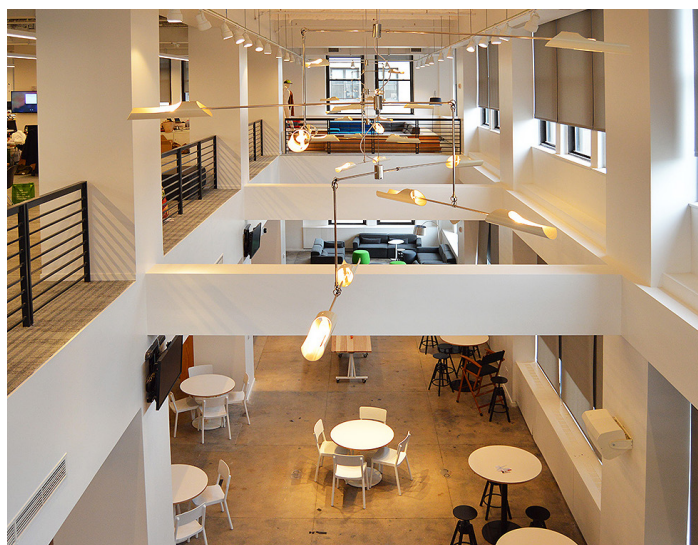

E-J Electric Conducts Total Fit-Out to Upgrade BuzzFeed's Office Space

A Need for Expansion Drives BuzzFeed to New and Upgraded Location

E-J Electric is proud to provide electrical installation services for eight floors of BuzzFeed's new office at 225/233 Park Avenue South. E-J Electric's scope of service includes a total office fit-out for the 150,000-square-foot office space, installing lighting, fire alarms, power, switchgear and controls throughout. E-J Electric is proud to complete a fit-out of this significance, developing creative office space for BuzzFeed to accommodate 2,000 new employees.

Using Fit-Out Expertise to Overcome Project Challenges

E-J Electric's experience in office fit-outs enables the team to manage the challenges of an aggressive project schedule and to coordinate the multiple projects simultaneously underway in the building. Additionally, E-J's relationship with the project team, engineering abilities and competitive pricing are important factors to the team's efficiency in conducting the electrical installation