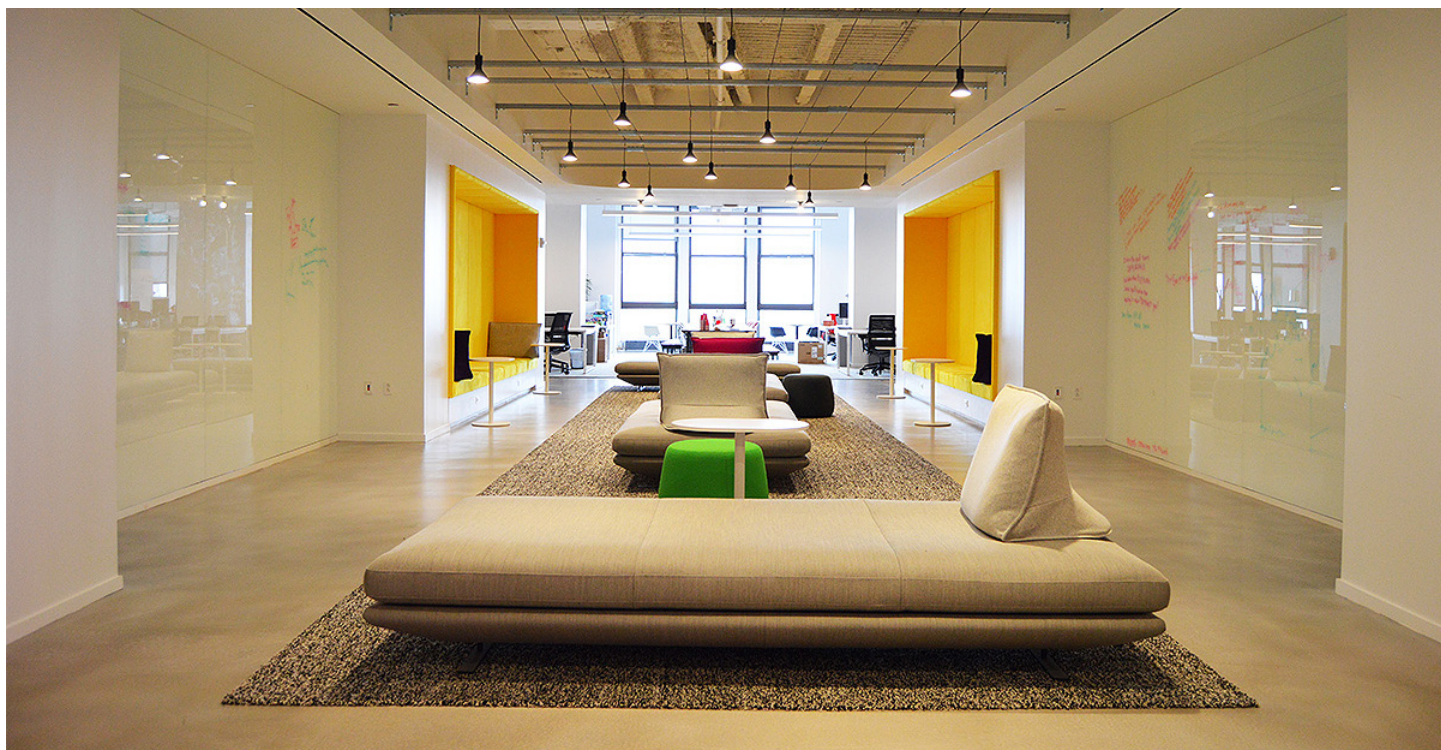

E-J Electric Conducts Total Fit-Out to Upgrade BuzzFeed's Office Space

A Need for Expansion Drives BuzzFeed to New and Upgraded Location

E-J Electric is proud to provide electrical installation services for eight floors of BuzzFeed's new office at 225/233 Park Avenue South. E-J Electric's scope of service includes a total office fit-out for the 150,000-square-foot office space, installing lighting, fire alarms, power, switchgear and controls throughout. E-J Electric is proud to complete a fit-out of this significance, developing creative office space for BuzzFeed to accommodate 2,000 new employees.

Using Fit-Out Expertise to Overcome Project Challenges

E-J Electric's experience in office fit-outs enables the team to manage the challenges of an aggressive project schedule and to coordinate the multiple projects simultaneously underway in the building. Additionally, E-J's relationship with the project team, engineering abilities and competitive pricing are important factors to the team's efficiency in conducting the electrical installation